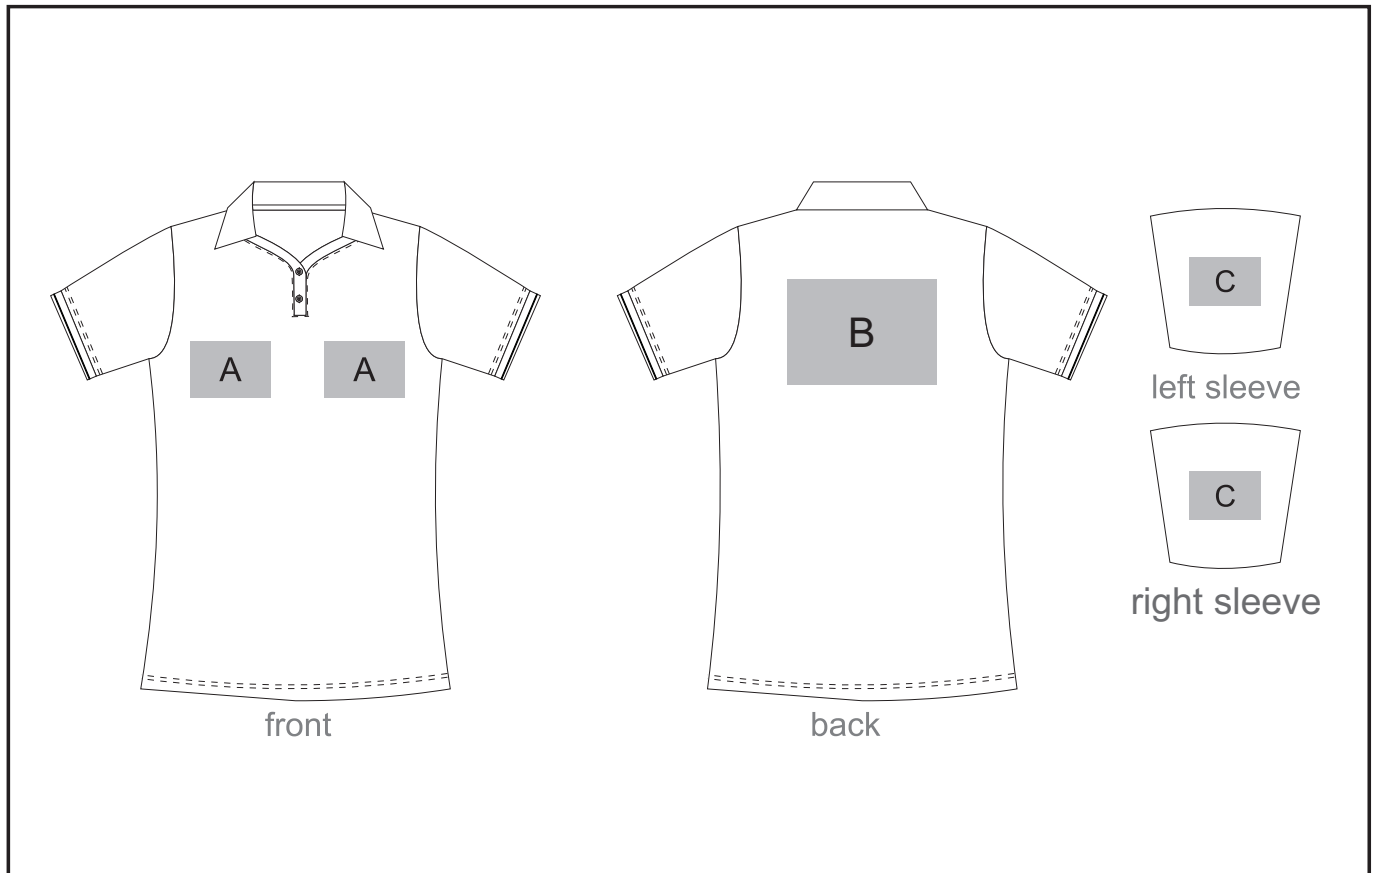

ALT-DEL

Denver Ladies Golfer

Need to know:

- Includes 1-Position Digital Transfer (setup fee applies)
- **DTC inclusive parameters: Left/Right Chest = 100mm x 100mm OR Back = 8000mm²**

Branding Options:

Position A

1. Embroidery (EMB) - 9 colours
Size: 100mm diameter
2. Screen Print (SA) - 1 colours
Size: 100mm wide x 80mm high
3. Digital Transfer Clothing (DTC) - Full colour
Size: 100mm wide x 100mm high

Position B

1. Embroidery (EMB) - 9 colours
Size: 200mm wide x 200mm high
2. Screen Print (SA) - 1 colours
Size: 260mm wide x 200mm high
3. Digital Transfer Clothing (DTC) - Full colour
Size: 210mm wide x 148mm high

Position C

1. Embroidery (EMB) - 9 colours
Size: 80mm diameter
2. Screen Print (SA) - 1 colours
Size: 60mm wide x 60mm high
3. Digital Transfer Clothing (DTC) - Full colour
Size: 80mm wide x 80mm high